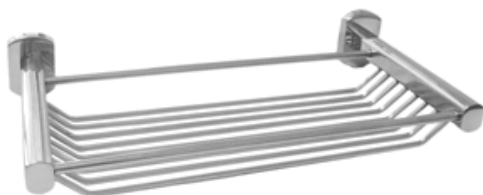

0415.207-00

 Double Soap Dish
 SS 304 - Satin

0415.112-30

 Paper Holder with Cover
 SS 304 - Bright

0415.112-00

 Paper Holder with Cover
 SS 304 - Satin

0415.021-30

 Soap and Sponge Holder
 SS 304 - Bright