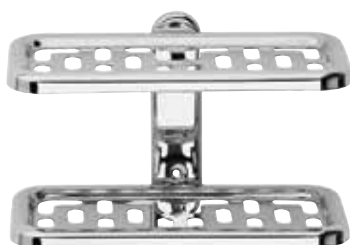

0404.011-30
Horizontal Paper Holder
SS 304 - Bright

0404.011-00
Horizontal Paper Holder
SS 304 - Satin

0402.235-00
Double Metallic Soap
and Sponge Holder
SS 304 - Satin

0402.036-30
Corner Sponge Holder
SS 304 - Bright