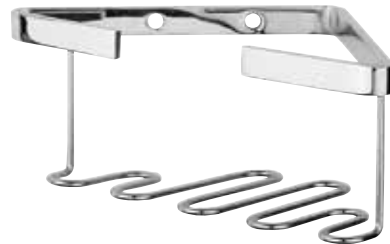

0404.124-00
Corner Shampoo Bottle Holder
SS 304 - Satin

0404.131-30
Tissue Dispenser
SS 304 - Bright