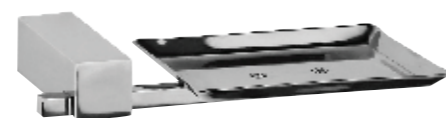

0414.007-30
Soap Dish
SS 304 - Bright

0414.007-00
Soap Dish
SS 304 - Satin