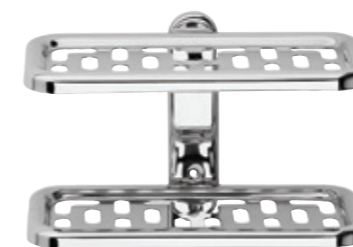

0402.235-00
Double Metallic Soap
and Sponge Holder
SS 304 - Satin

0402.036-30
Corner Sponge Holder
SS 304 - Bright