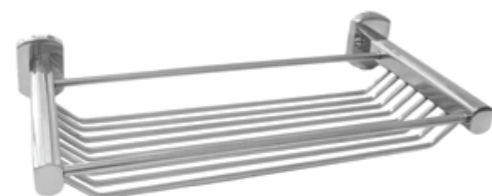

0415.021-00
Soap and Sponge Holder
SS 304 - Satin